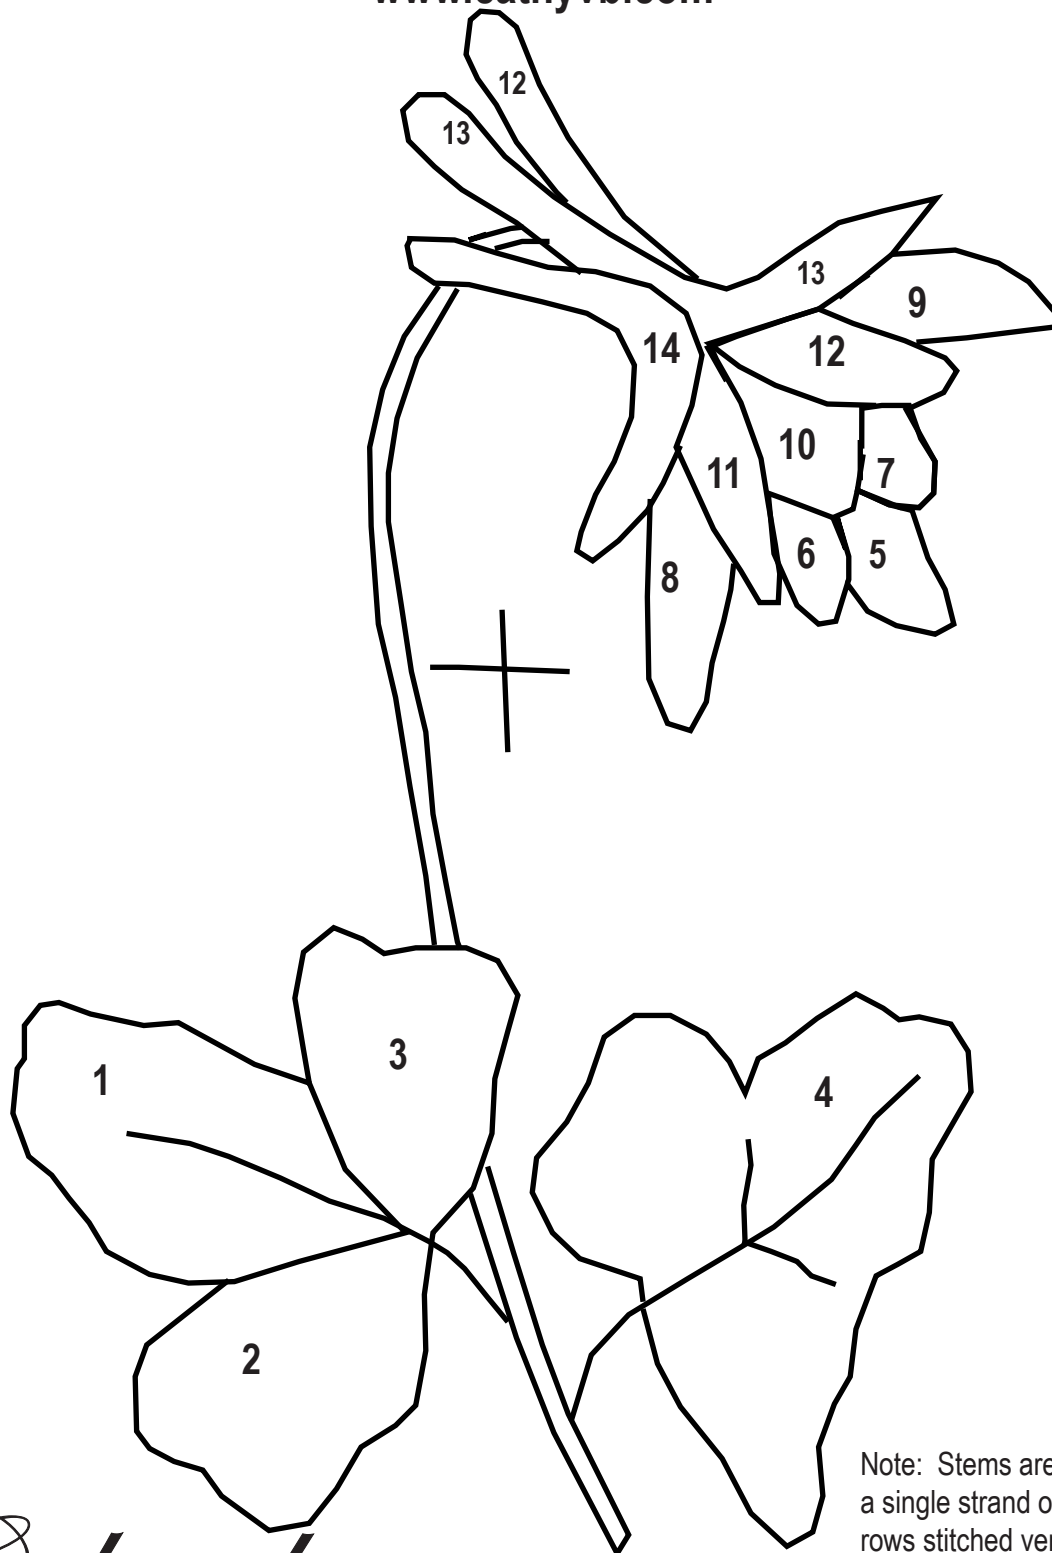

Cathy Van Bruggen Designs

PO Box 37, Garden Grove, CA 92842 • (714) 530-2577

Email: patterns@cathyvb.com

www.cathyvb.com

Columbine

Note: Stems are worked using a single strand of floss. Several rows stitched very close together creates the stem thickness.